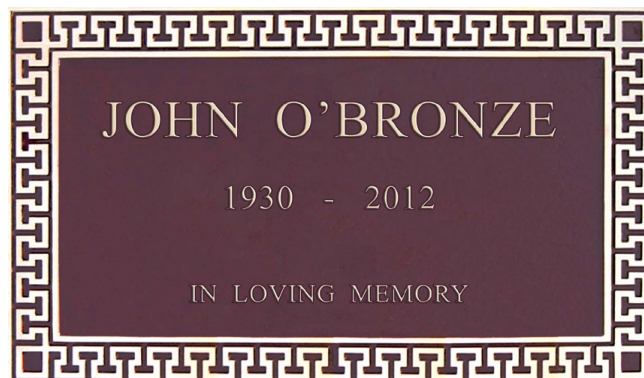

16 x 28 Folksau
Times Roman Lettering

12" x 20" Greek Border
Burgundy
Times New Roman Lettering