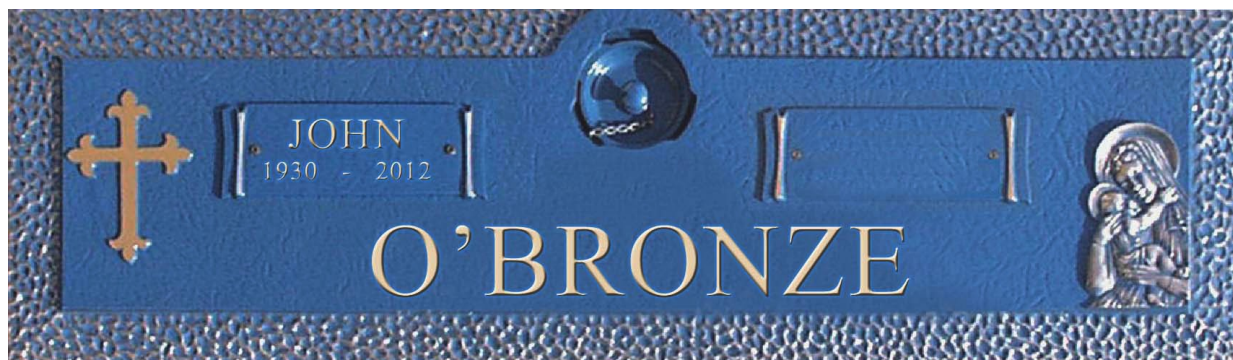

12" x 20" Mt. Cheam
Roman Lettering

24" x 30" Devotion
7 Chinese Characters
1 Extra Line
Roman Lettering

24" x 30" Winston
3 Extra Lines of Lettering
Roman Lettering

13 x 44 Simplicity Rock Edge
2 Extra Lines of Lettering, 2 Emblems

13 x 44 Simplicity Rock Edge with a Vase
2 Emblems, Royal Blue

Custom Series

Our Enhanced Line includes:

- Memorial sizes up to 30" x 24";
- Unlimited raised, polished English lettering;
- Unlimited standard, highlighted emblems or logos;
- Light Brown, Dark Brown, Black, Burgundy, Royal Blue, Hunter Green, Egyptian Blue, Deep Purple, Baby Blue, Coffee Cream, Powder Pink, Lilac or Lucky Red background with a Gloss or Matte clear coat;
- Brush Script MT, Century Gothic, Comic Sans MS, Duke Condensed, Times New Roman or Verdana lettering;
- Leatherette texture, Stipple texture or Smooth background;
- Straight Cut, ¼" Polished Bevel, Plain, Hammered, Rock, Woodgrain, Pine or Folksau/Greek Edge.