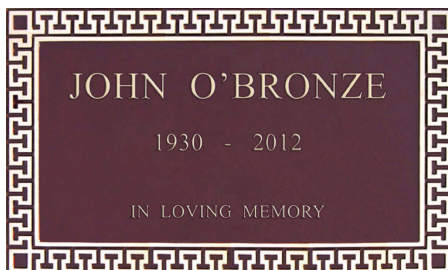

**SAMPLES OF CUSTOM LINE I**

10" x 16" Simplicity  
Polished Beveled Edge  
Century Gothic Lettering  
Emblems - Gothic Crosses  
Finish - Royal Blue

12" x 20" Stratford  
Plain Edge  
Times New Roman & Brush Script MT Lettering  
Finish - Light Brown